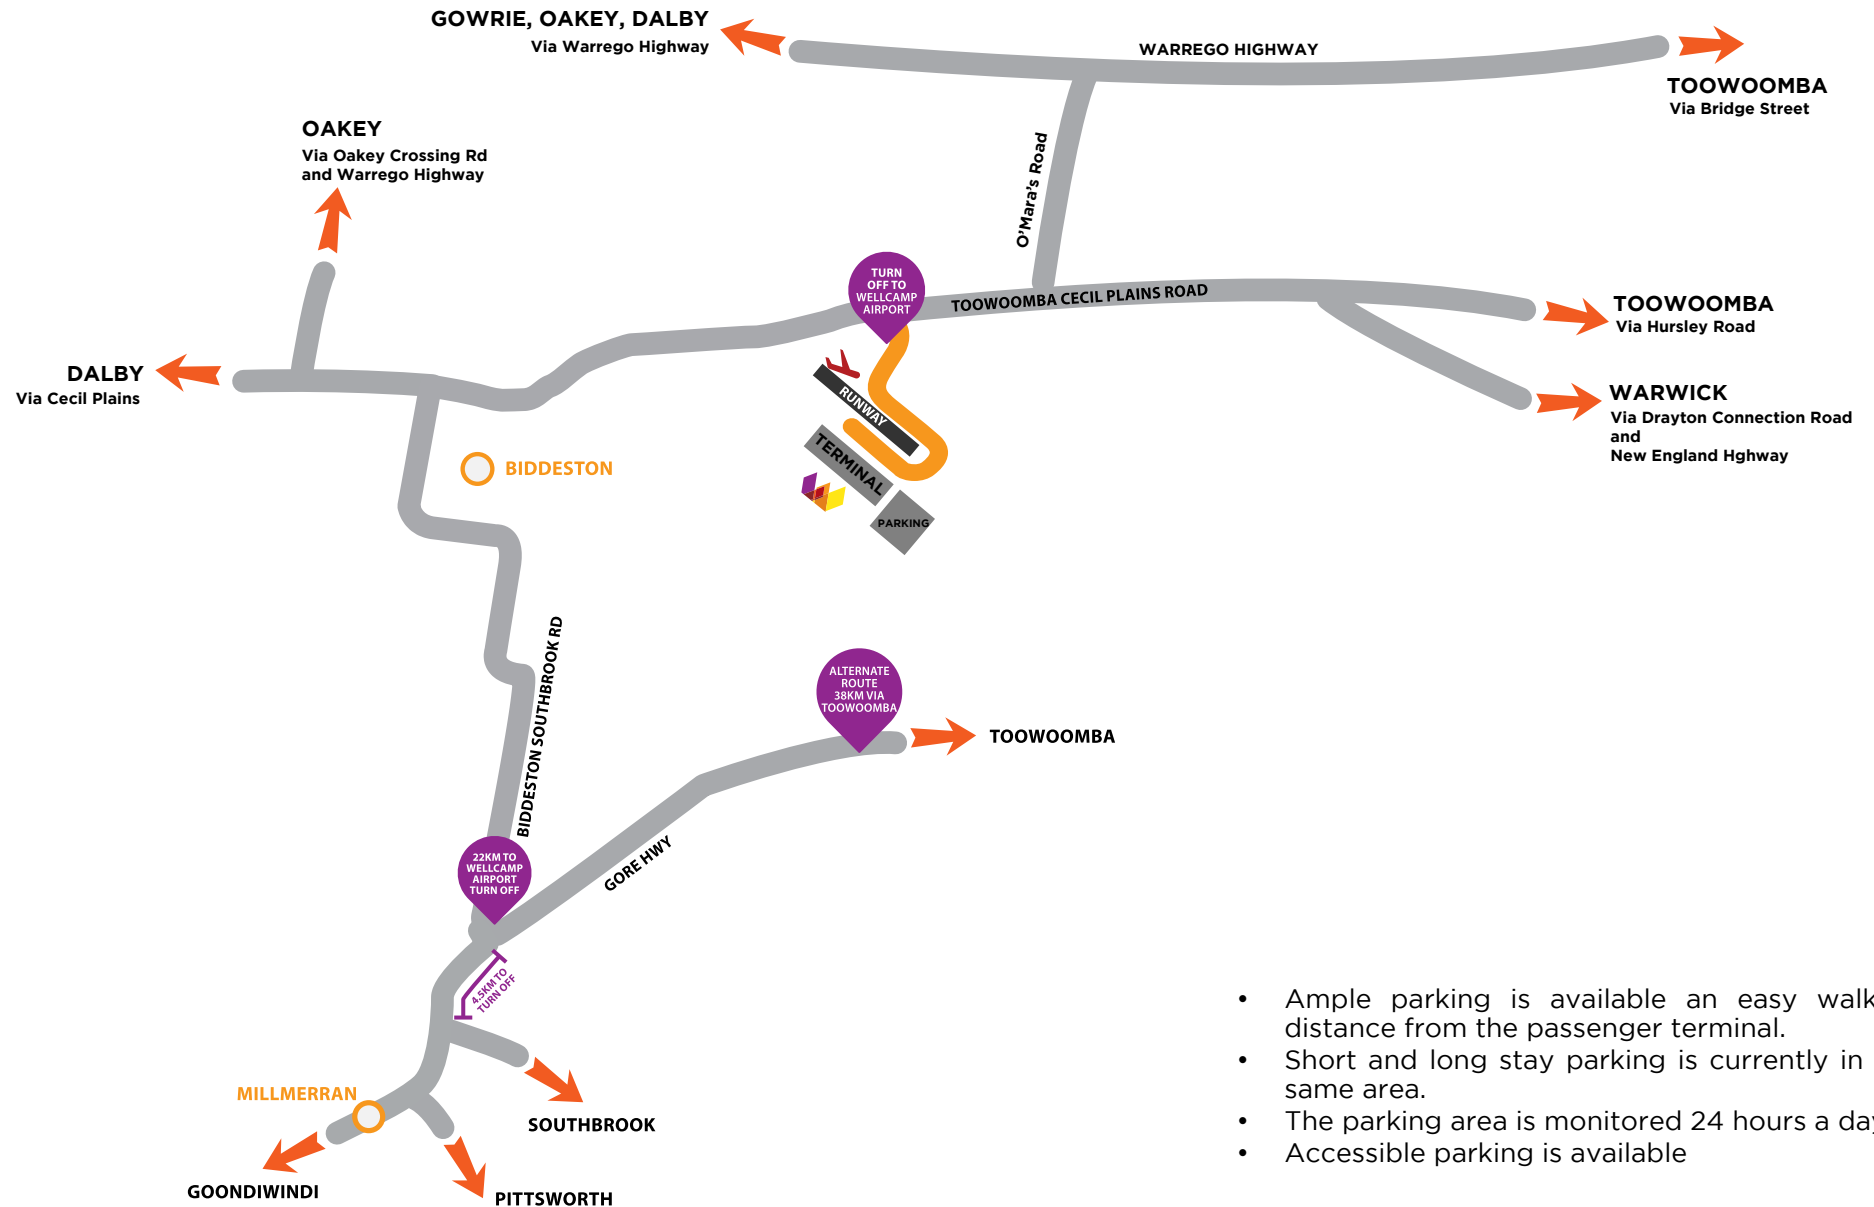

HIGHWAYS LEADING TO WTB

ADDRESS: 1511 Toowoomba-Cecil Plains Road Wellcamp Q 4350

- Ample parking is available an easy walking distance from the passenger terminal.
- Short and long stay parking is currently in the same area.
- The parking area is monitored 24 hours a day.
- Accessible parking is available

1511 Toowoomba - Cecil Plains Road Wellcamp Queensland 4350
www.wellcamp.com.au @toowoombawellcampairport #fromtoowoombatotheworld