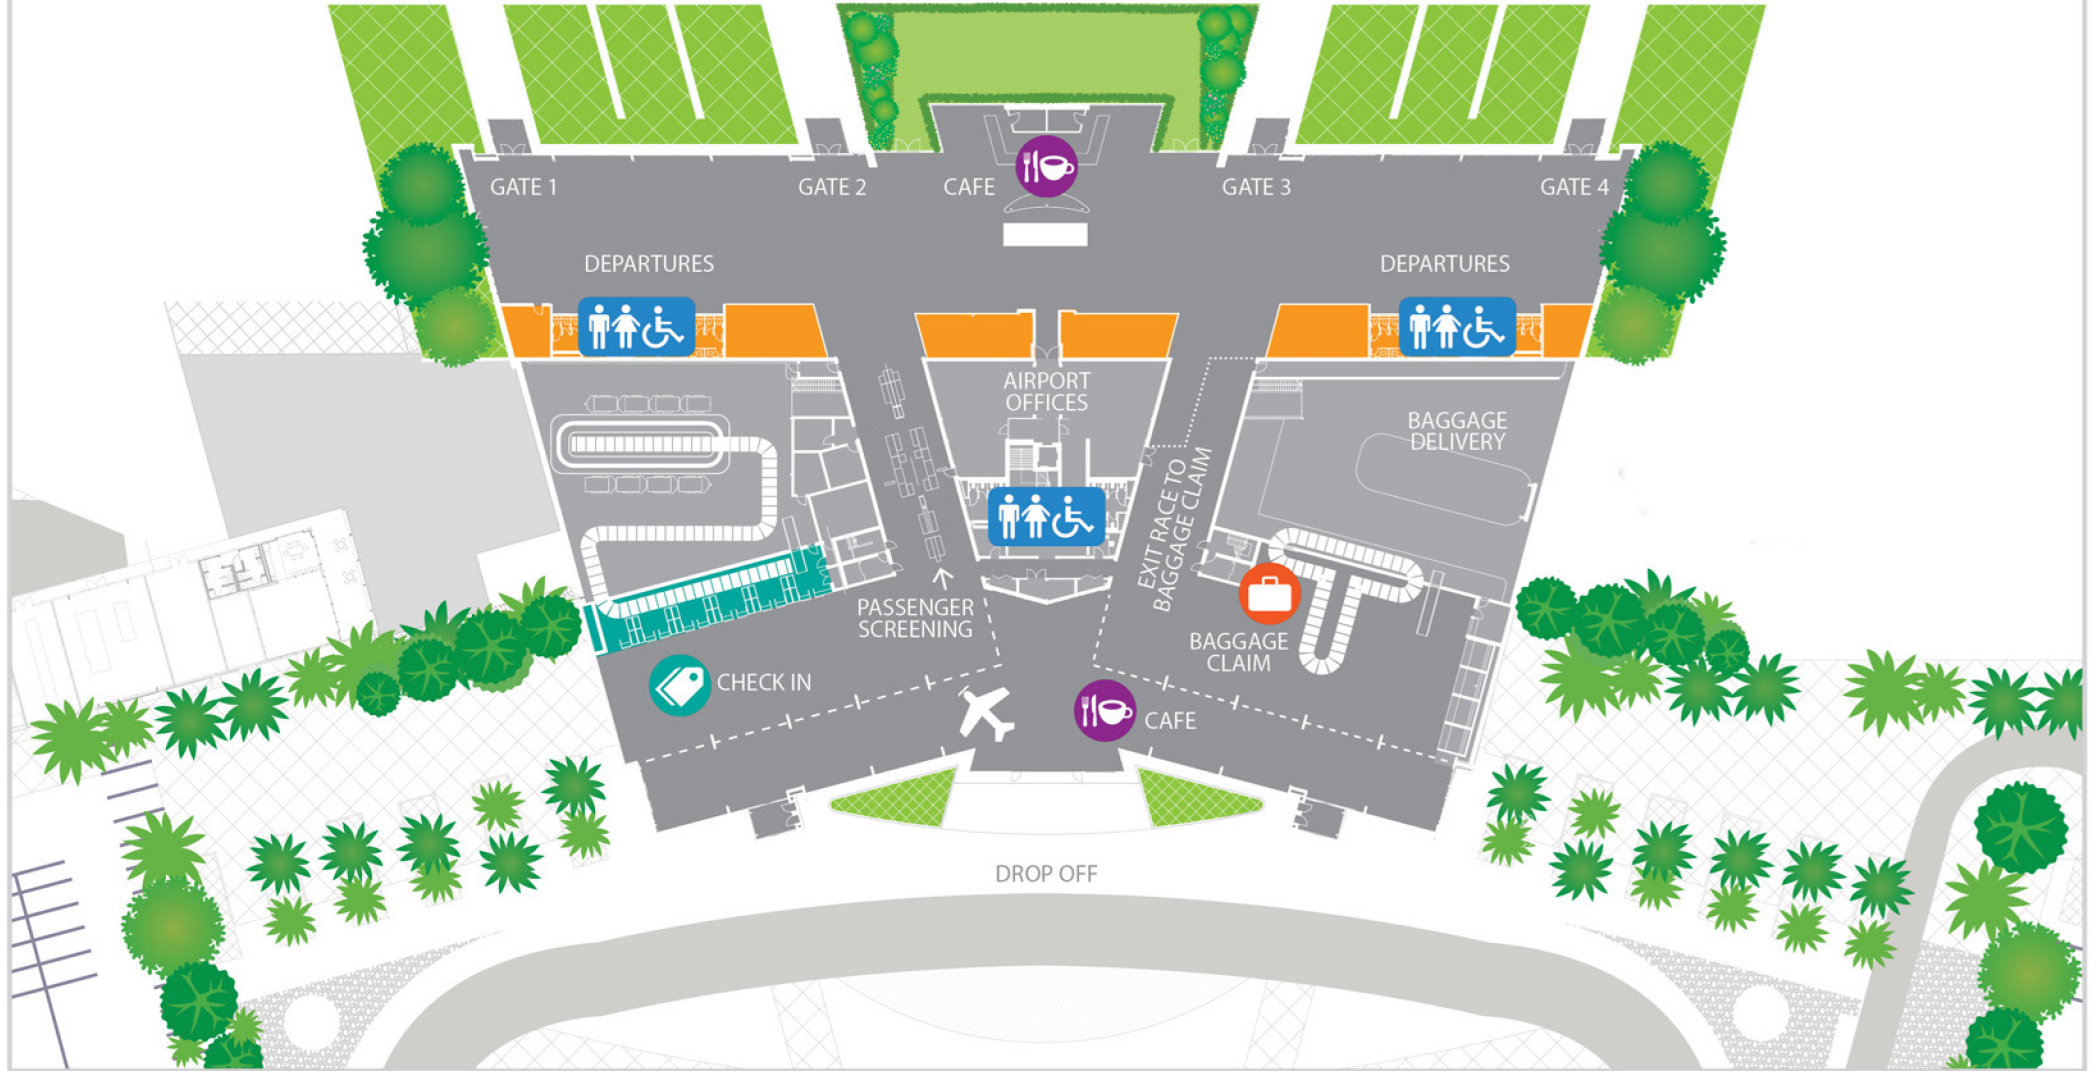

# AIRPORT MAP

1511 Toowoomba-Cecil Plains Road Wellcamp Queensland 4350  
www.wellcampairport.com.au @toowoombawellcampairport  
PH 07 4614 3200